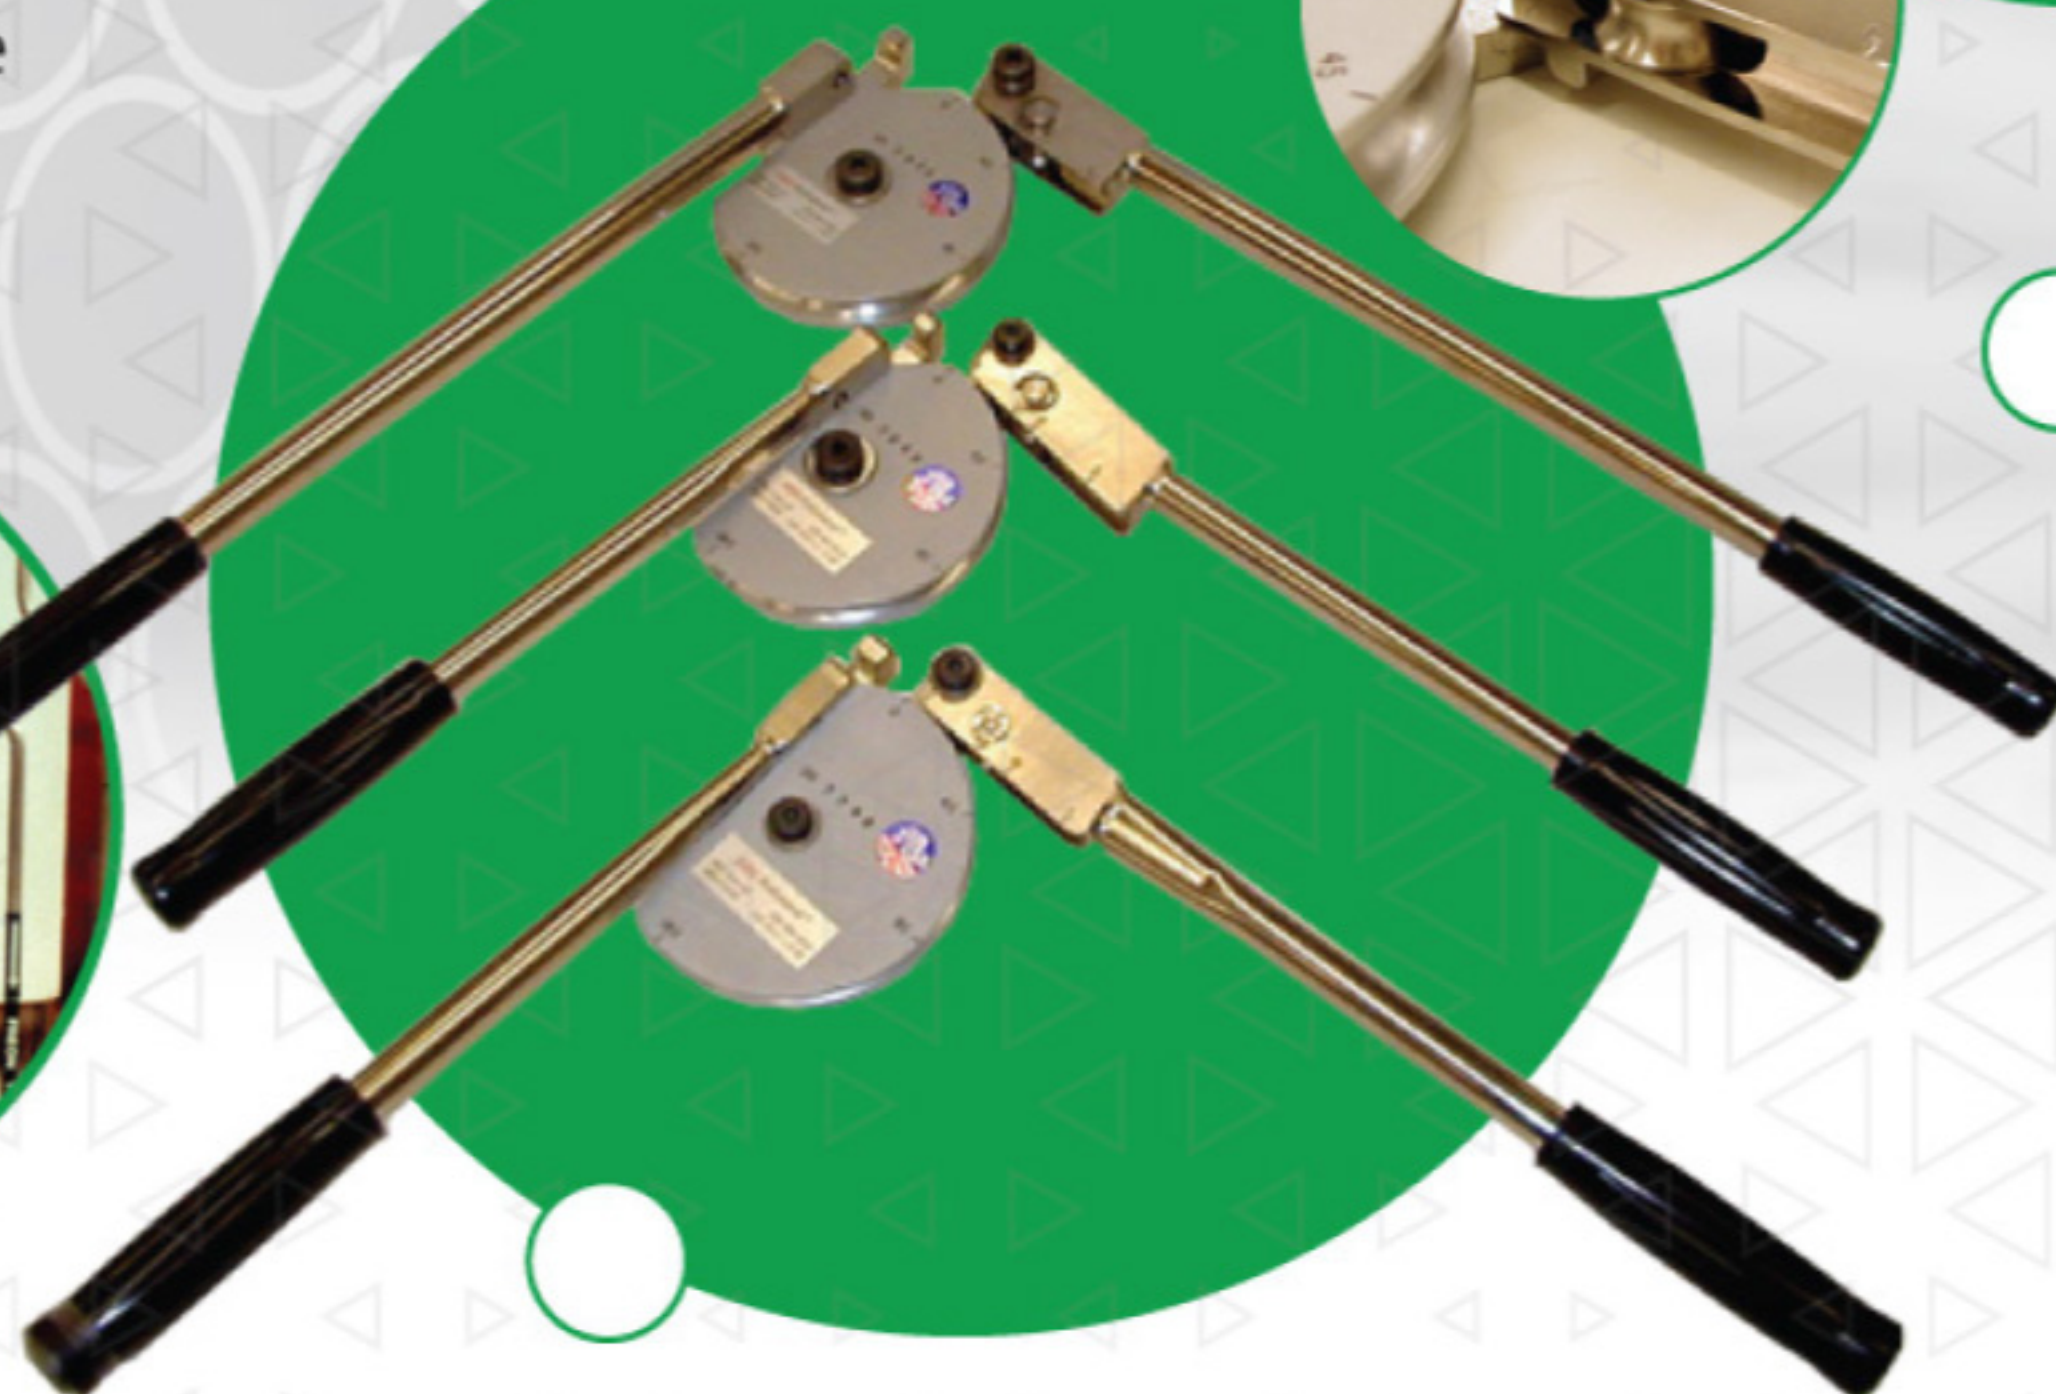

KBS

Rollobend® System

SERMAX

MALAYSIA • SINGAPORE • INDONESIA

For precise and reproduceable bends on electro-polished stainless steel tubing. Large-bend radiuses are ideal for preventing smooth inside walls from crinkling and flaking particles. Each tool bends one tubing size up to 180°. The open side slips over the tube at any point. You get smooth long bends with no marking, scraping or flattening. No need to figure sprint-back - it's been done for you.

Sizes Available

Part#	Size: 1/4" tube OD	Part#	Size: 3/8" tube OD	Part#	Size: 1/2" tube OD
4500	5x radius, 1.25"	6500	5x radius, 1.87"	8500	5x radius, 2.50"
4100	10x radius, 2.50"	6600	6.67x radius, 2.50"	8800 ⚠	8x radius, 4.00"
4120 ⚠	12x radius, 3.00"	6100	10x radius, 3.75"	8100	10x radius, 5.00"

KBS Rollobend® System Long-Radius Roller-Bearing Tubing Bender can bend stainless steel, steel, brass, aluminium, soft and some hard copper, and other tubing materials. Large-bend radiuses are ideal for preventing smooth inside walls from crinkling and flaking particles. Each tool bends one tubing size up to 180°. The open side slips over the tube at any point. You get smooth long bends with no marking scraping or faltering.